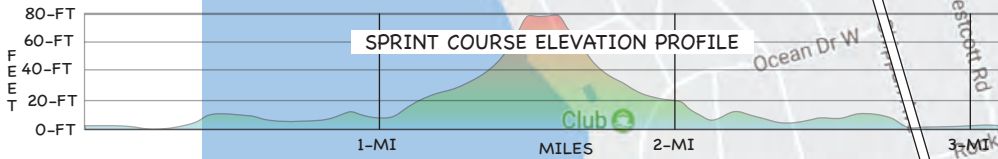

NAVIGATORS[®]

STAMFORD

KIC IT RACES

TO BENEFIT KIDS IN CRISIS
RUN ROUTES

OLYMPIC DISTANCE
 (10K) ROUTE

SPRINT DISTANCE
 (5K) ROUTE

(M) MILES

ELEV ELEVATION