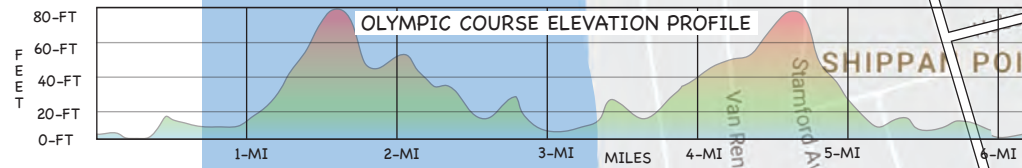

NAVIGATORS[®]

STAMFORD

KIC IT RACES

TO BENEFIT KIDS IN CRISIS
RUN ROUTES

OLYMPIC DISTANCE
 (10K) ROUTE

SPRINT DISTANCE
 (5K) ROUTE

(M) MILES

ELEV ELEVATION